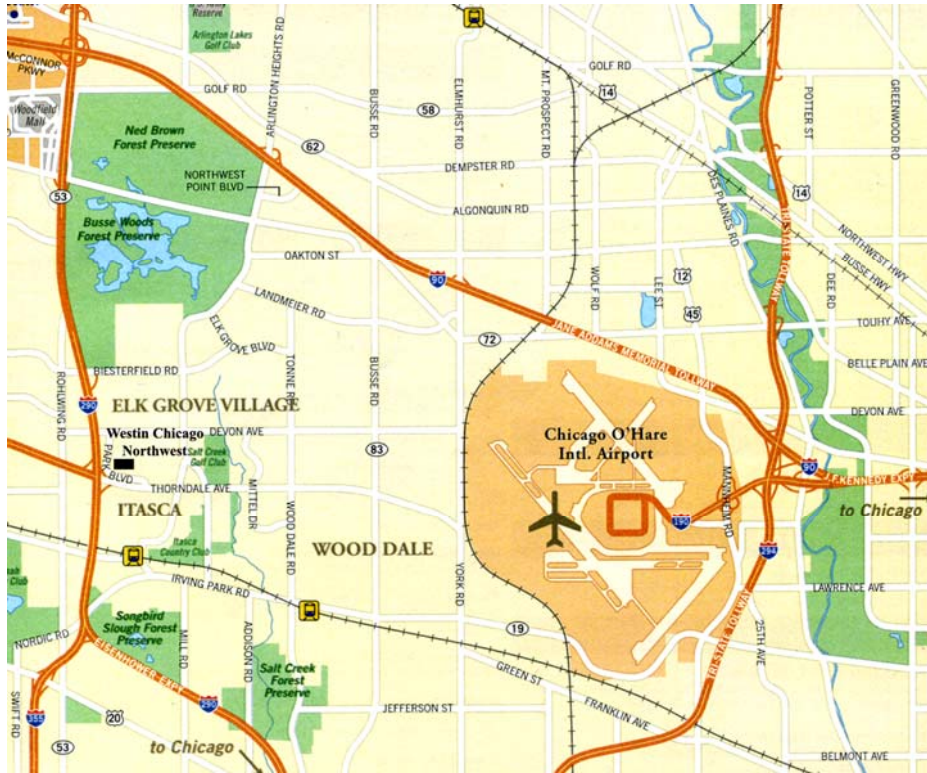

## Directions to the Westin Chicago Northwest

400 Park Blvd, Itasca, IL 60143

**North:** Take Route 53 South to the Thorndale Av exit. Turn left on Thorndale, and follow it to Park Blvd, turn left again onto Park and follow the road along to the hotel which will be on your right side.

**West:** Take I-90 East to Route 53 South. Exit at Thorndale, turn left on Thorndale, and follow it to Park Blvd, turn left again onto Park and follow the road along to the hotel which will be on your right side.

**The Loop:** Take the Kennedy/NW Tollway West (I-90) to Route 53 South. Turn left on Thorndale, and follow it to Park Blvd, turn left again onto Park and follow the road along to the hotel which will be on your right side.

**South:** Take I-294 North to I-290 West. Exit at Thorndale Av and turn right. Turn left onto Park Blvd; follow the road along to the hotel which will be on your right side.